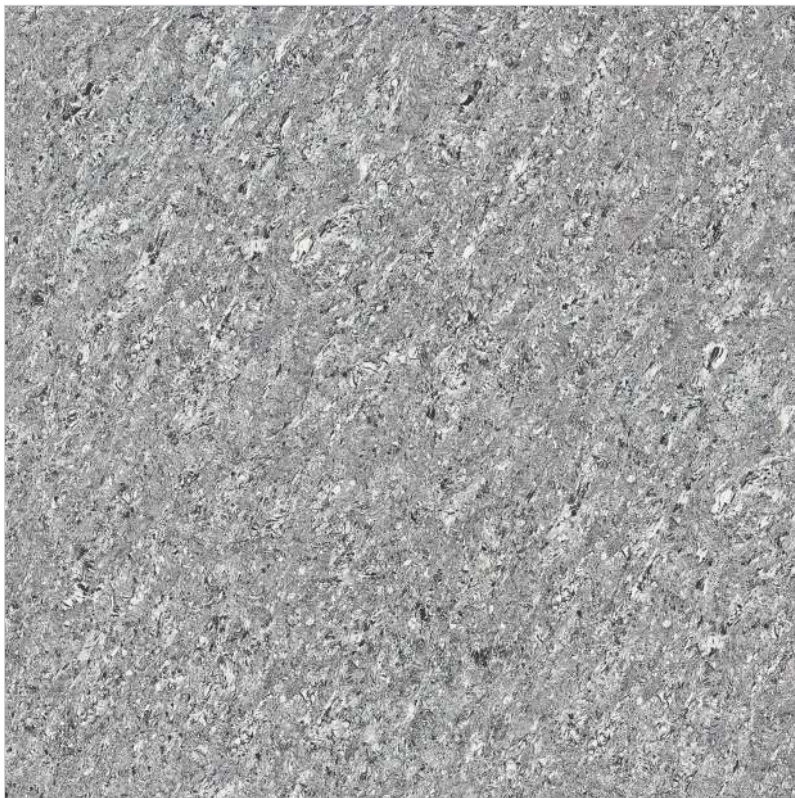

Crestona[®]
THE TILE INFINITY

**DOUBLE
CHARGE**
VITRIFIED TILES
600 x 600 MM

Colby
SERIES

Light Series

HIGH
GLOSS | **NANO**
shield tech.

COLBY PEARL GRAY

600x600mm

COLBY WHITE

600x600mm

Crestona[®]
THE TILE INFINITY

**DOUBLE
CHARGE**
VITRIFIED TILES
600 x 600 MM

Colby
SERIES

Light Series

HIGH
GLOSS | **NANO**
shield tech.

COLBY PEACH

600x600mm