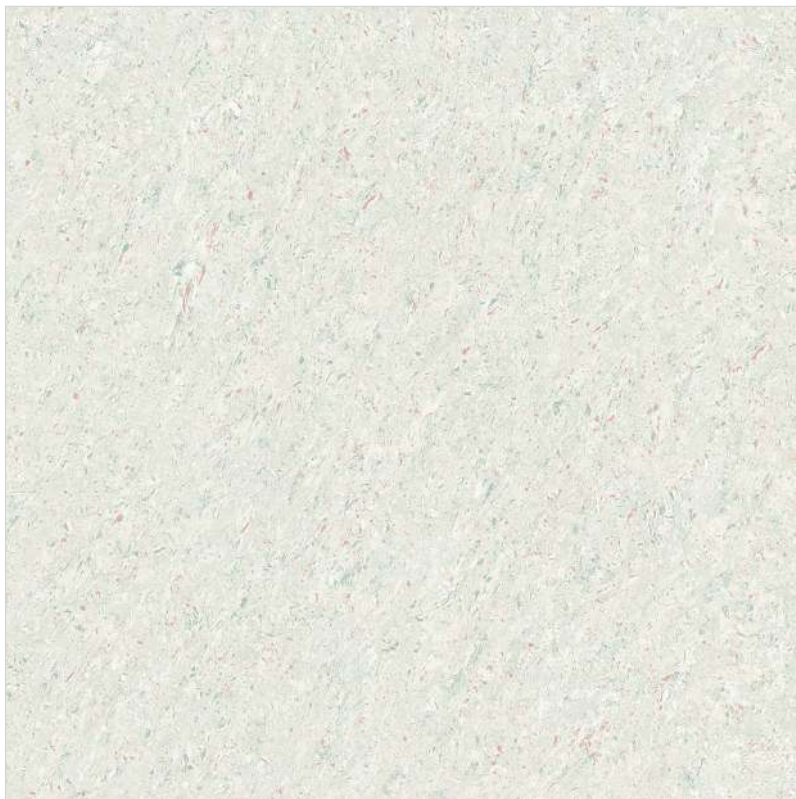

Crestona®
THE TILE INFINITY

**DOUBLE
CHARGE**
VITRIFIED TILES
600 x 600 MM

Colby
SERIES

Light Series

HIGH GLOSS | **NANO shield tech.**

COLBY PISTA

600x600mm