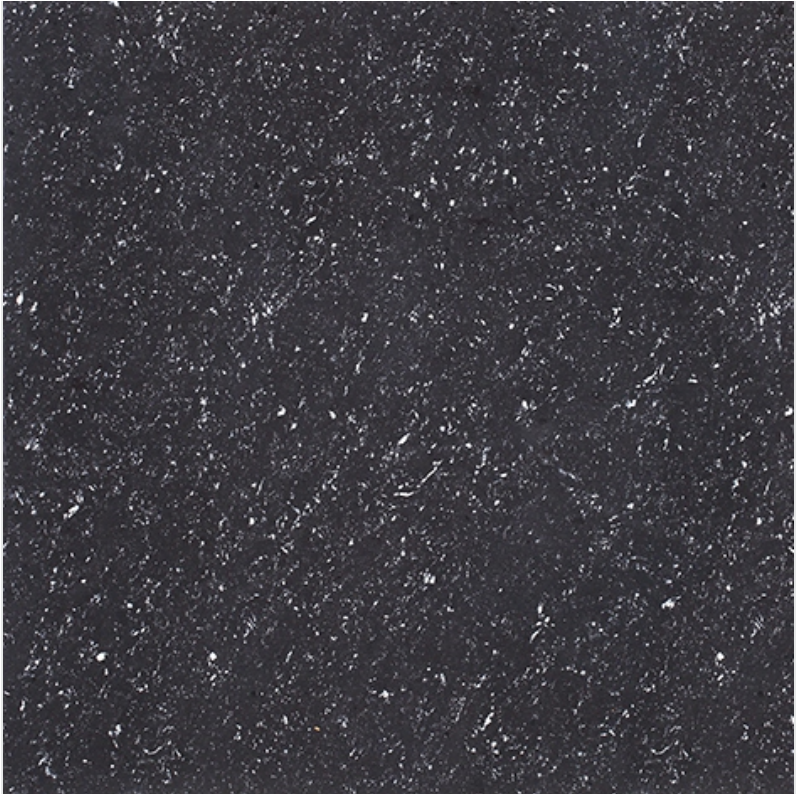

Crestona[®]
THE TILE INFINITY

**DOUBLE
CHARGE**
VITRIFIED TILES
600 x 600 MM

Colby
SERIES

Light Series

HIGH
GLOSS | **NANO**
shield tech.

COLBY JUPITAR

600x600mm

COLBY ROYAL BLACK